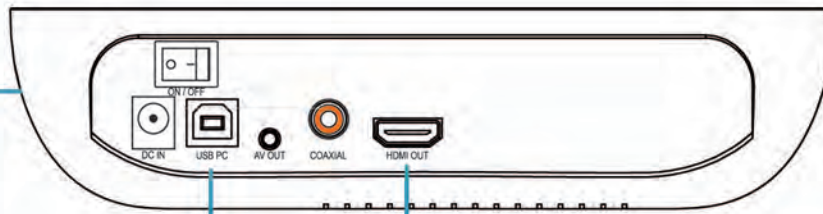

USB HOST

Connect your USB key or your external hard drive to read its contents on your TV